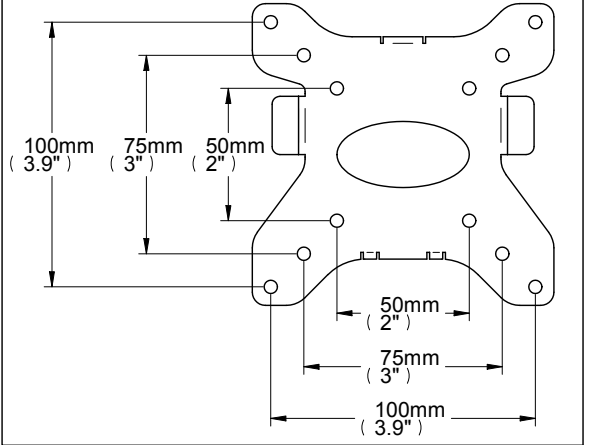

Regency Products - RP-001 Product Dimensions

INTERFACE PLATE

WALL PLATE

These instructions are intended as a guide only and Regency Products accepts no liability for the accuracy of the information contained in this document.