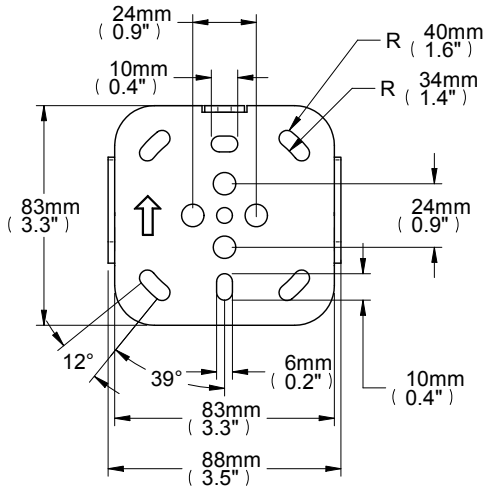

Regency Products - RP-001 Product Dimensions

INTERFACE PLATE

WALL PLATE

These instructions are intended as a guide only and Regency Products accepts no liability for the accuracy of the information contained in this document.