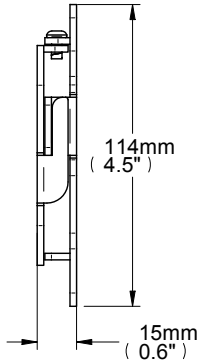

Regency Products - RP-001 Product Dimensions

INTERFACE PLATE

WALL PLATE

These instructions are intended as a guide only and Regency Products accepts no liability for the accuracy of the information contained in this document.