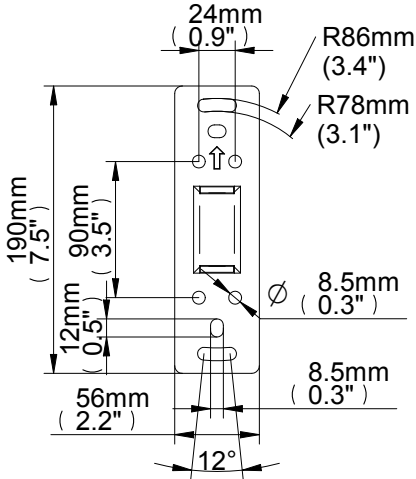

# Regency Products - RP-013 Product Dimensions

## INTERFACE PLATE

## INTERFACE PLATE 2 ADAPTOR ARMS

## INTERFACE PLATE 4 ADAPTOR ARMS

These instructions are intended as a guide only and Regency Products accepts no liability for the accuracy of the information contained in this document.