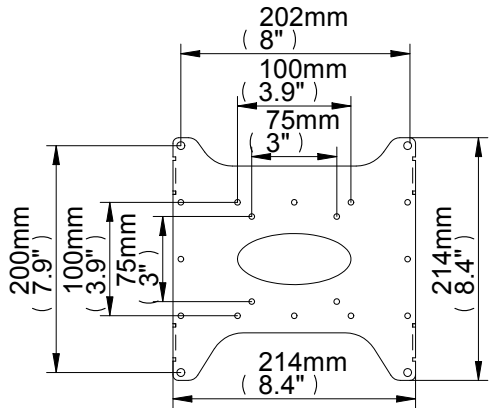

# Regency Products - RP-013 Product Dimensions

## WALL PLATE

## INTERFACE PLATE

## INTERFACE PLATE 2 ADAPTOR ARMS