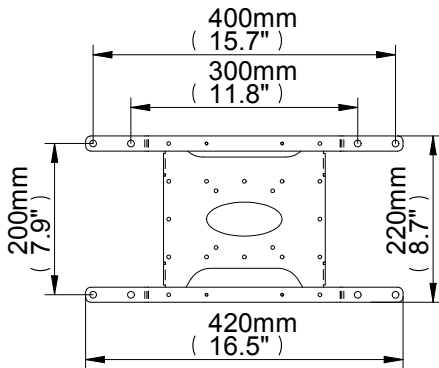

# Regency Products - RP-013 Product Dimensions

## WALL PLATE

## INTERFACE PLATE

## INTERFACE PLATE 2 ADAPTOR ARMS