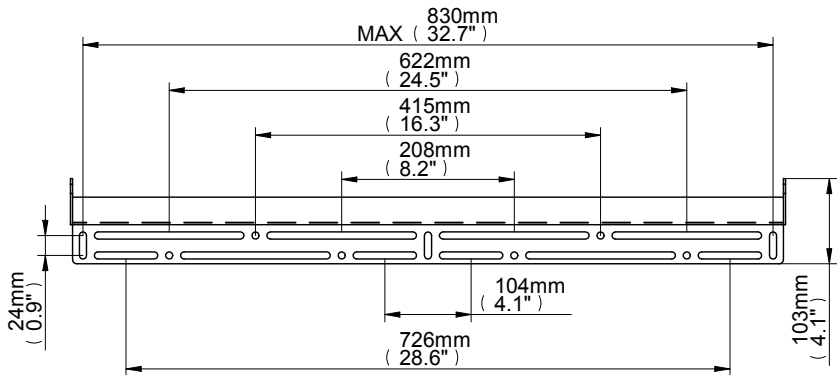

Regency Products - RP-017

Product Dimensions

WALL PLATE

These instructions are intended as a guide only and Regency Products accepts no liability for the accuracy of the information contained in this document.