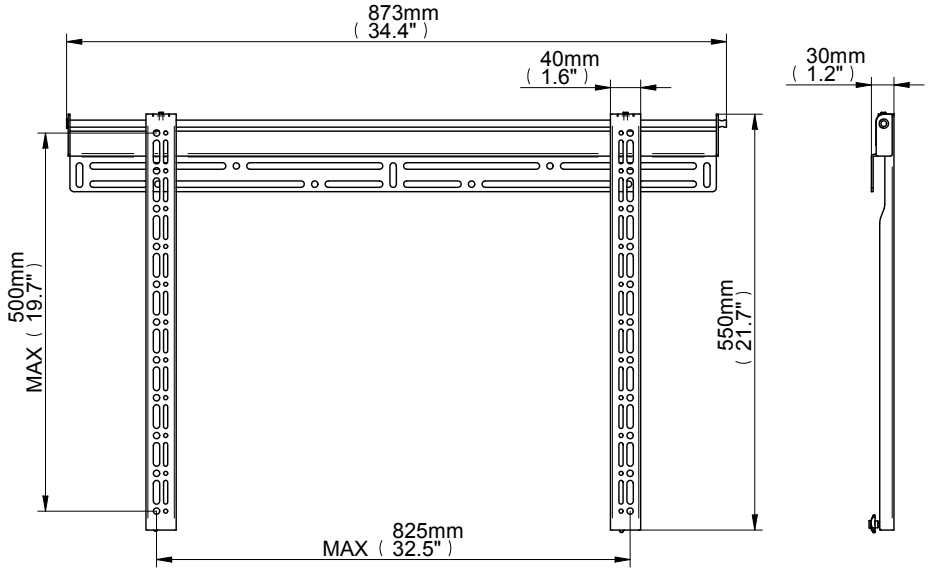

Regency Products - RP-017

Product Dimensions

WALL PLATE

These instructions are intended as a guide only and Regency Products accepts no liability for the accuracy of the information contained in this document.