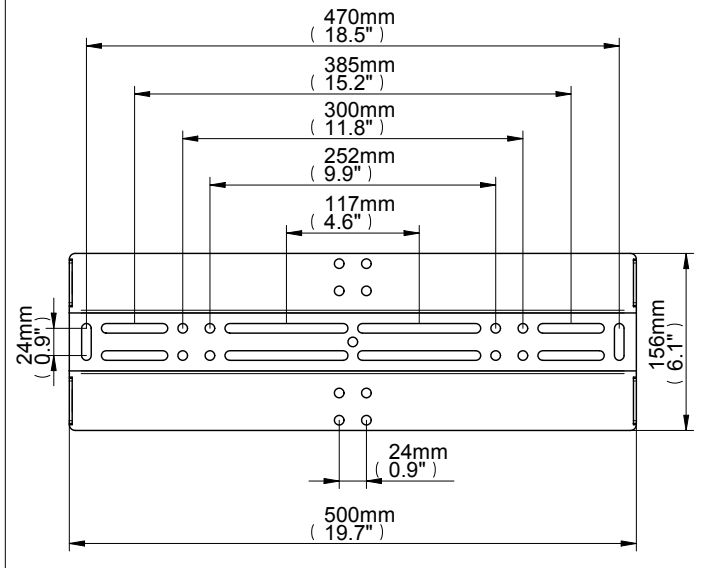

Regency Products - RP-018 Product Dimensions

WALL PLATE

These instructions are intended as a guide only and Regency Products accepts no liability for the accuracy of the information contained in this document.