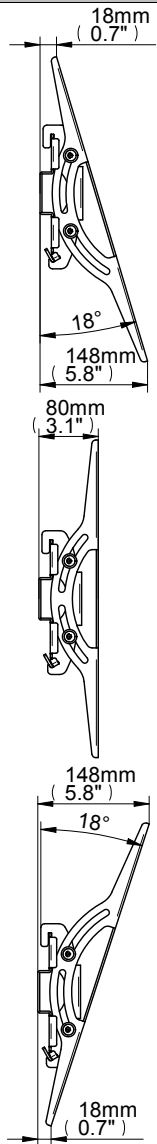

Regency Products - RP-018 Product Dimensions

WALL PLATE

These instructions are intended as a guide only and Regency Products accepts no liability for the accuracy of the information contained in this document.