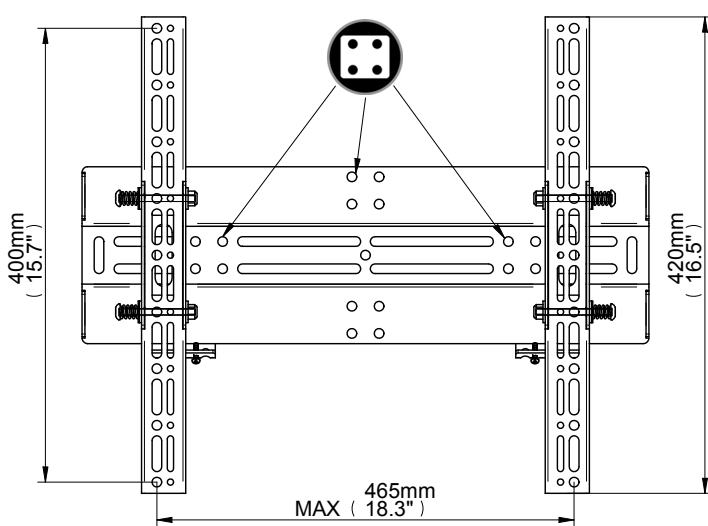

Regency Products - RP-018 Product Dimensions

WALL PLATE

These instructions are intended as a guide only and Regency Products accepts no liability for the accuracy of the information contained in this document.